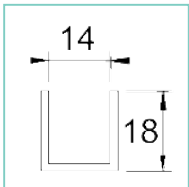

10mm 180 Glass to Glass Hinge
SGH180SB
6mm 180 Glass to Glass Hinge
PGH1806

10mm Bi-fold Hinge
PGHBF

6mm Swing In Hinge
PGHSI6

6mm Swing Out Hinge
PGHSO6

Support Brackets

Bracing Bar
PGSB240

700 Glass to Wall Brace
PGSBW700

10mm Horizontal Glass Flap
PGFH

6mm Horizontal Glass Flap
PGFH6

6mm Vertical Bump Flap
PGFVBUMP6

6mm Vertical Flap with 15mm Leg
PGFVL15-6

Corner Magnet Closer
6mm
SFSCMC

180 Deg Magnet Closer
6mm
SFSVMC

Aluminium Sections

18mm x 14mm Channel
PGCH1814SB

15.8mm x 10.6mm Channel
PGCH1510SB

Half Round Door Seal
PGHRDSSB

Square Door Seal
PGSQRDSSB

Glass Shelves

Quad 150mm Glass Shelf
PGSQ150

Quad 200mm Glass Shelf
PGSQ200

Quad 250mm Glass Shelf
PGSQ250