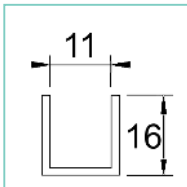

10mm Horizontal Glass Flap
PGFH

6mm Horizontal Glass Flap
PGFH6

6mm Vertical Bump Flap
PGFVBUMP6

6mm Vertical Flap with 15mm Leg
PGFVL15-6

Corner Magnet Closer
6mm
SFSCMC

180 Deg Magnet Closer
6mm
SFSVMC

Aluminium Sections

18mm x 14mm Channel
PGCH1814SB

15.8mm x 10.6mm Channel
PGCH1510SB

Half Round Door Seal
PGHRDSSB

Square Door Seal
PGSQRDSSB

Glass Shelves

Quad 150mm Glass Shelf
PGSQ150

Quad 200mm Glass Shelf
PGSQ200

Quad 250mm Glass Shelf
PGSQ250