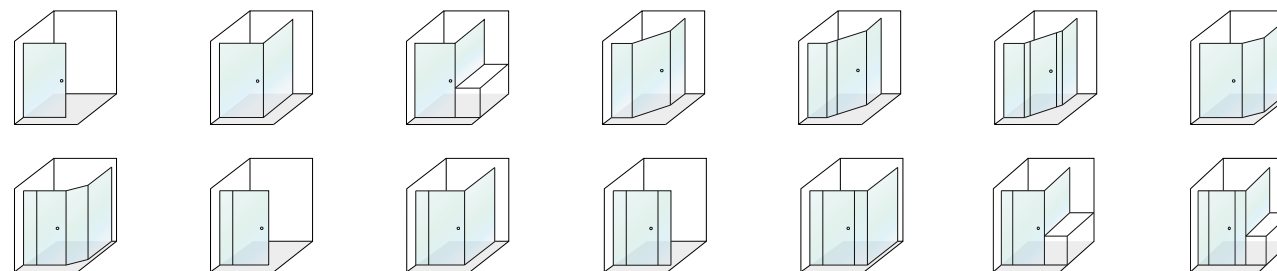

evolution - 90°

The Evolution series features a semi-frameless door for a stylish, spacious feel. The new extrusion profile gives the classic design a contemporary look and makes the enclosure even easier to clean.

evolution - 45°

45° enclosure allows more flexible use of available space. This configuration allows the placement of vanity and toilet on either side of the screen without compromising the door opening.

evolution - 90° with panel

The addition of an infill panel allows the Evolution to be enlarged to suit even the largest bathroom, while keeping the door at a convenient size. The semi-frameless door and panel maintain the airy, spacious feel.

configurations

features

magnetic closing catch

Positive-close magnetic catch ensures the door closes perfectly in line, every time.

pivot patch fitting

Elegant and unobtrusive door pivots are colour matched to co-ordinate with the frame. Stainless steel hinge pins are designed to give a lifetime of trouble-free use.