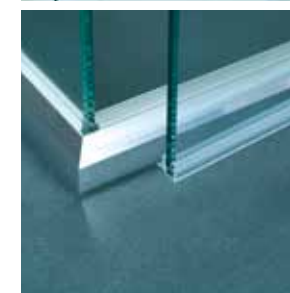

configurations

features

magnetic closing catch

Positive-close magnetic catch ensures the door closes perfectly in line, every time.

pivot patch fitting

Elegant and unobtrusive door pivots are colour matched to co-ordinate with the frame. Stainless steel hinge pins are designed to give a lifetime of trouble-free use.

optional stylish handles

Optional handles offer an even more elegant look to enhance any enclosure. D handle or finger pull available.

uniquely shaped profile

The integrated Evolution profile directs water back into the shower area for ease of cleaning in a modern slimline frame.